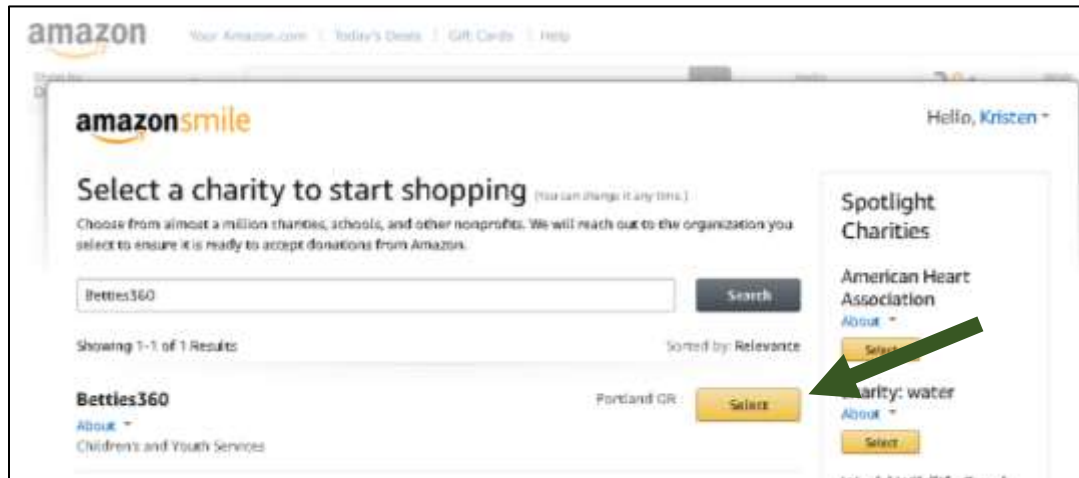

Support Betties360 through Amazon Smile

1. Sign in to your Amazon account and visit smile.amazon.com
2. The screen shown below will appear and ask you to select a charity.

3. Type Betties360 into the search box and click search.

4. Click "Select" and complete the process by clicking the checkbox on the next page.

Remember that you must complete your Amazon online shopping transactions through smile.amazon.com for the donations to be received by Betties360.