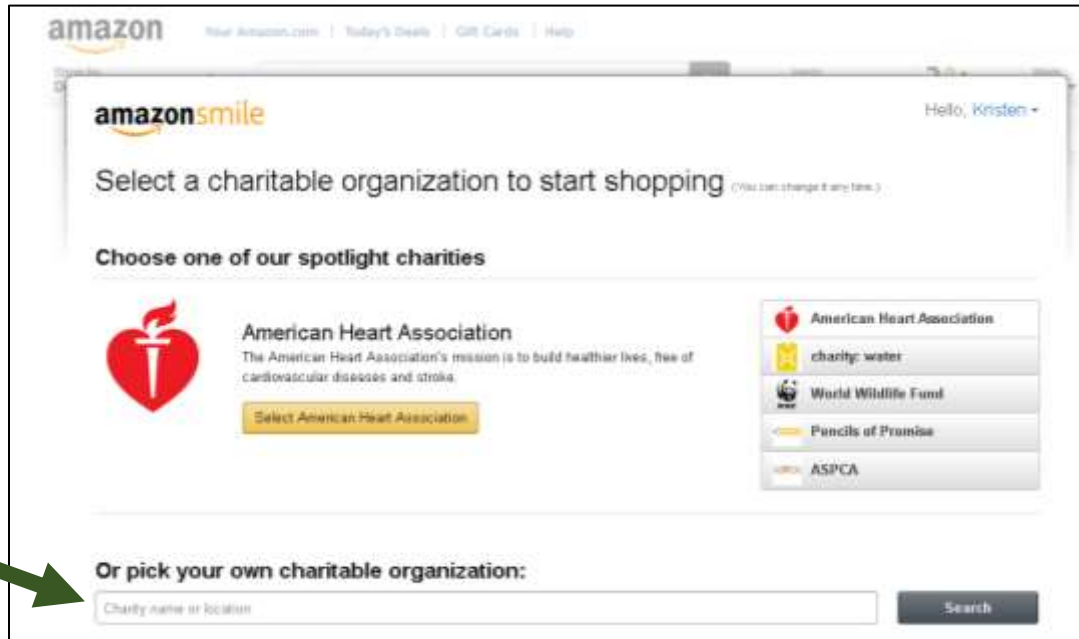

Support Betties360 through Amazon Smile

1. Sign in to your Amazon account and visit smile.amazon.com
2. The screen shown below will appear and ask you to select a charity.

3. Type Betties360 into the search box and click search.

4. Click "Select" and complete the process by clicking the checkbox on the next page.

Remember that you must complete your Amazon online shopping transactions through smile.amazon.com for the donations to be received by Betties360.